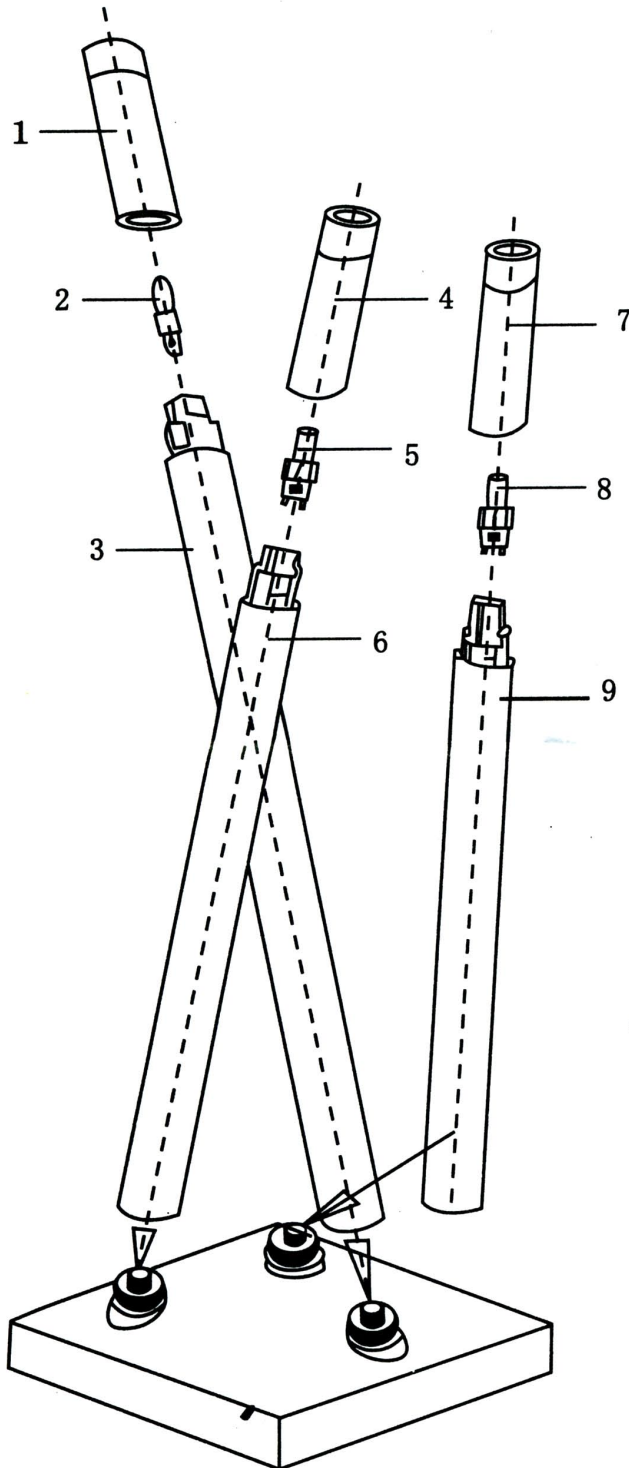

Part # LSH-ICICLETBL

13-1111

ASSEMBLY INSTRUCTION LS-ICICLE TABLE LAMP

| CODE | ITEM |
|------|------------------------------------|
| 1 | GLASS TUBE L=100mm |
| 2 | HALOGEN BULB 120V40W |
| 3 | IRON TUBB W/ LAMPHOLDER L=500mm |
| 4 | GLASS TUBE L=150mm |
| 5 | HALOGEN BULB 120V40W |
| 6 | IRON TUBB W/ LAMPHOLDER L=400mm |
| 7 | GLASS TUBE L=150mm |
| 8 | HALOGEN BULB 120V40W |
| 9 | IRON TUBB W/ LAMPHOLDER L=360mm |